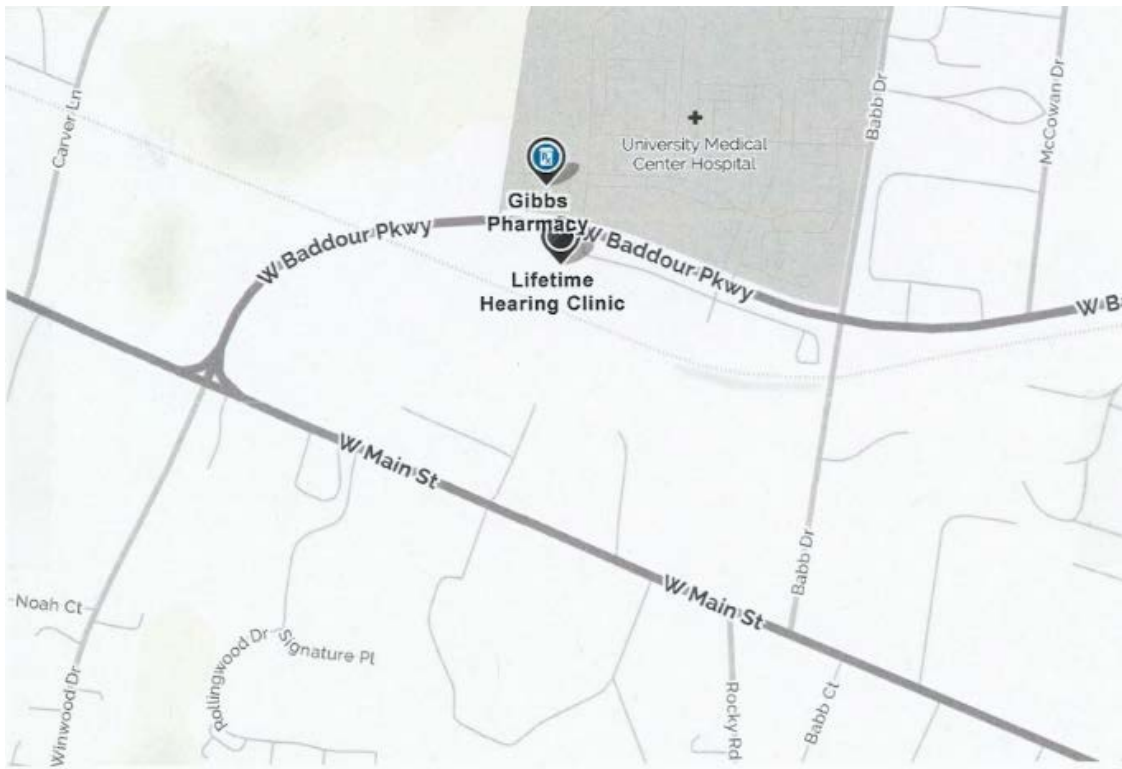

1430 W. Baddour Pkwy, Ste D
Lebanon, TN 37087